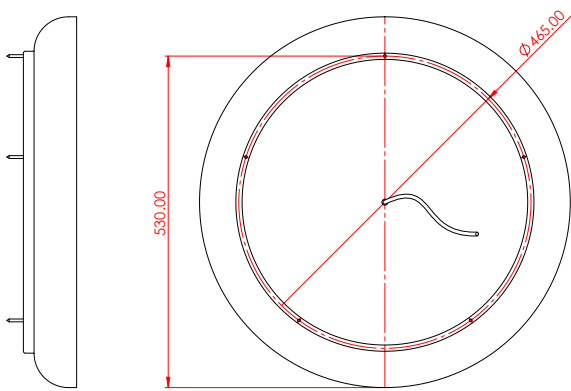

EDO

WALL SCONCE

Spun in aluminium, Edo available in a choice of metallic anodised colours and powdercoated monochrome finishes in many combinations. The light source is cleverly reflected from inside the fitting to provide a practical lumen output.

The Edo can also come with IP54 rating for bathroom or wet areas.

ism

www.ismobjects.com.au

©2024
Specifications are subject to change without notice.
Contact: sales@ismobjects.com.au