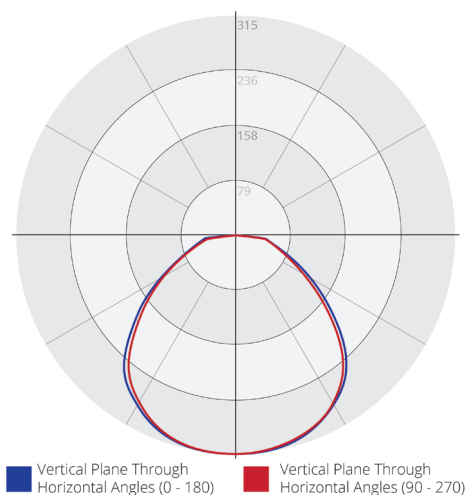

PHOTOMETRIC DATA

Edo XL

ORDER INFO

Product range - Model number - Finish/Colour

(Outer Shield / Reflector)	Integrated PHASE-Dim IP20	Integrated DALI-Dim IP54
FLATE WHITE PC/MIRROR	EO-W47-154	EO-W49-154
FLATE BLACK PC/MIRROR	EO-W48-154	EO-W50-154

ISM

www.ismobjects.com.au

©2024
Specifications are subject to change without notice.
Contact: sales@ismobjects.com.au