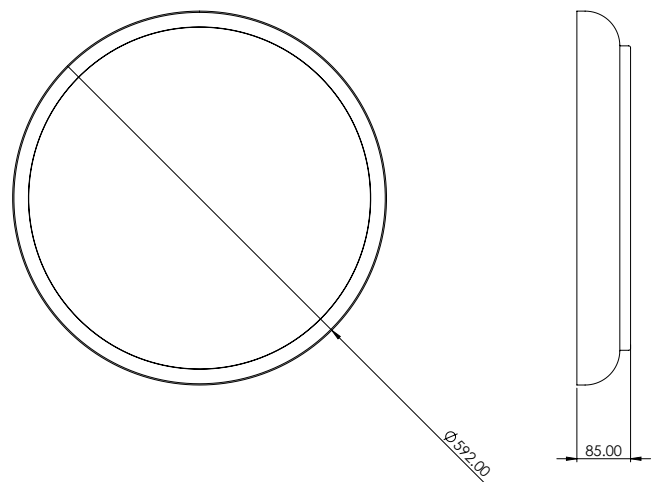

EDO

WALL SCONCE

EXTRA LARGE

FITTING INFORMATION

Body

Material : Aluminium
External Colour Classic White or Flat Black
Options:
Internal colour: Classic White powder coat
Size : Ø592 x H85mm
Cleaning : Damp cloth with mild detergent

Reflector

Size: Ø540mm
Material: Mirror
Cleaning : Damp cloth with mild detergent

Mounting

Mount Footprint: Ø485mm

Application

PHASE Dim - IP20
DALI Dim - IP54

DIMENSIONAL DRAWING

TECHNICAL DATA

PHOTOMETRIC DATA

Edo XL

ORDER INFO

Product range - Model number - Finish/Colour

(Outer Shield / Reflector)	Integrated PHASE-Dim IP20	Integrated DALI-Dim IP54
FLATE WHITE PC/MIRROR	EO-W47-154	EO-W49-154
FLATE BLACK PC/MIRROR	EO-W48-154	EO-W50-154